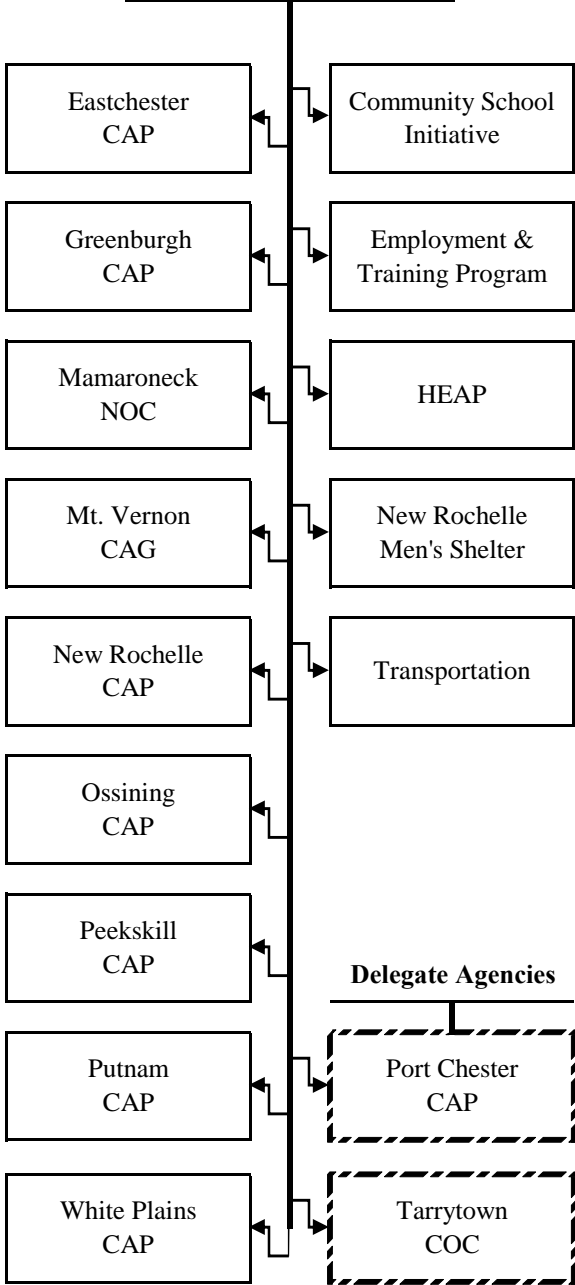

O'Dean Mangum
Coordinator of
CAP's and E&T

Ellen Farrar
Coordinator of Early
Childhood Programs

|