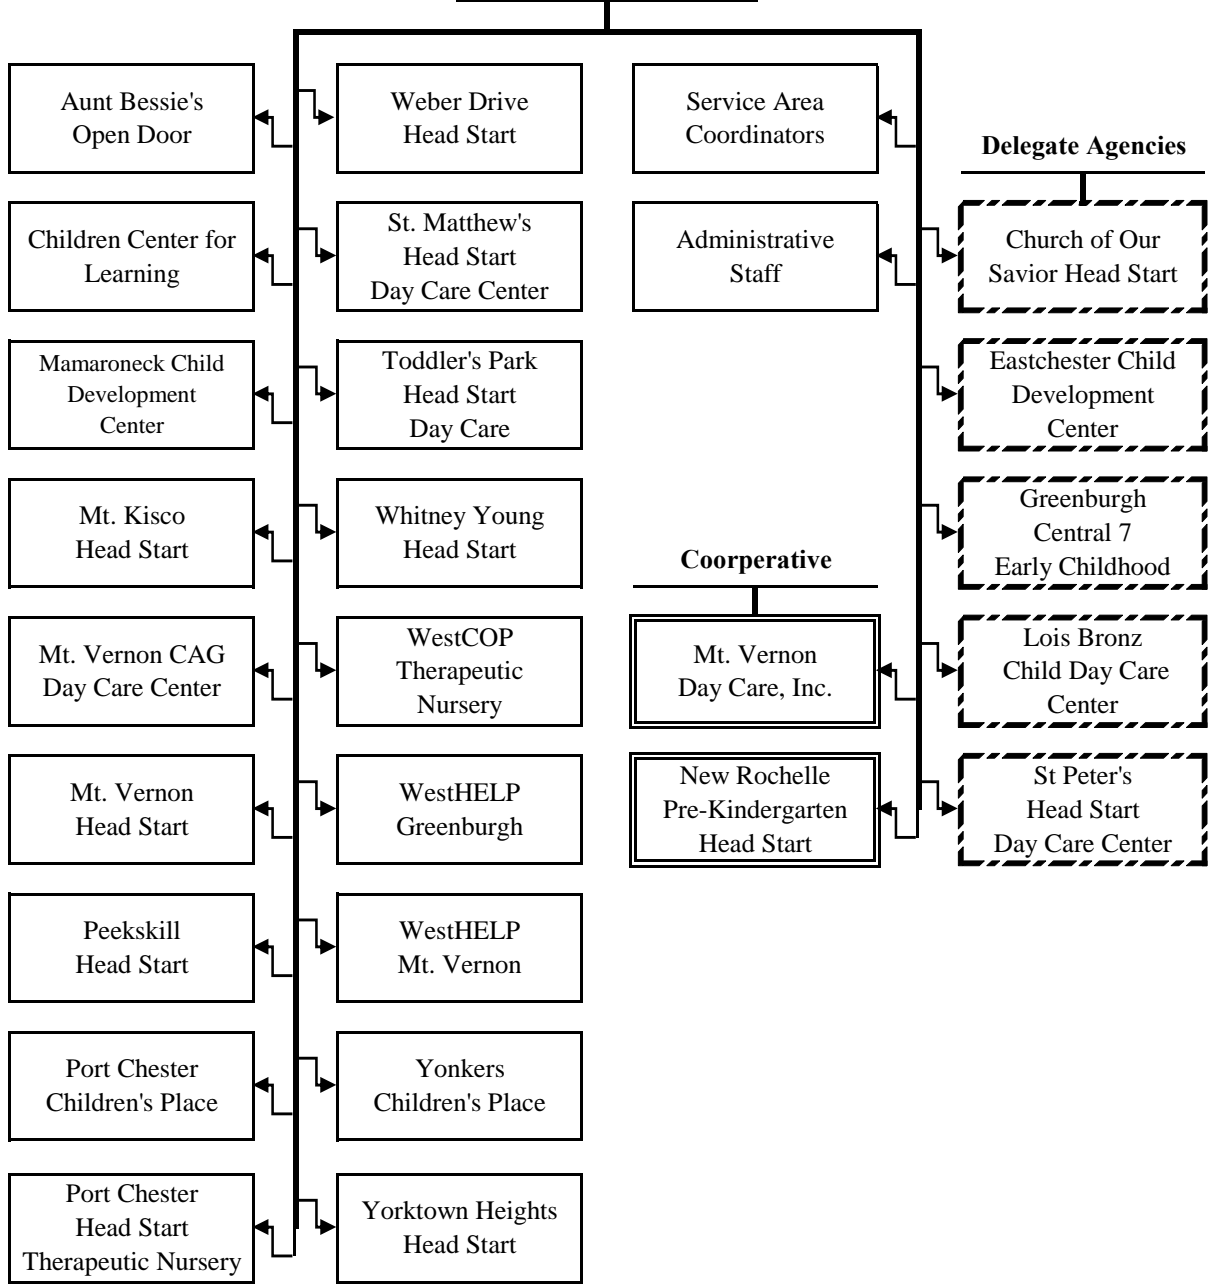

O'Dean Mangum
Coordinator of
CAP's and E&T

Ellen Farrar
Coordinator of Early
Childhood Programs

|